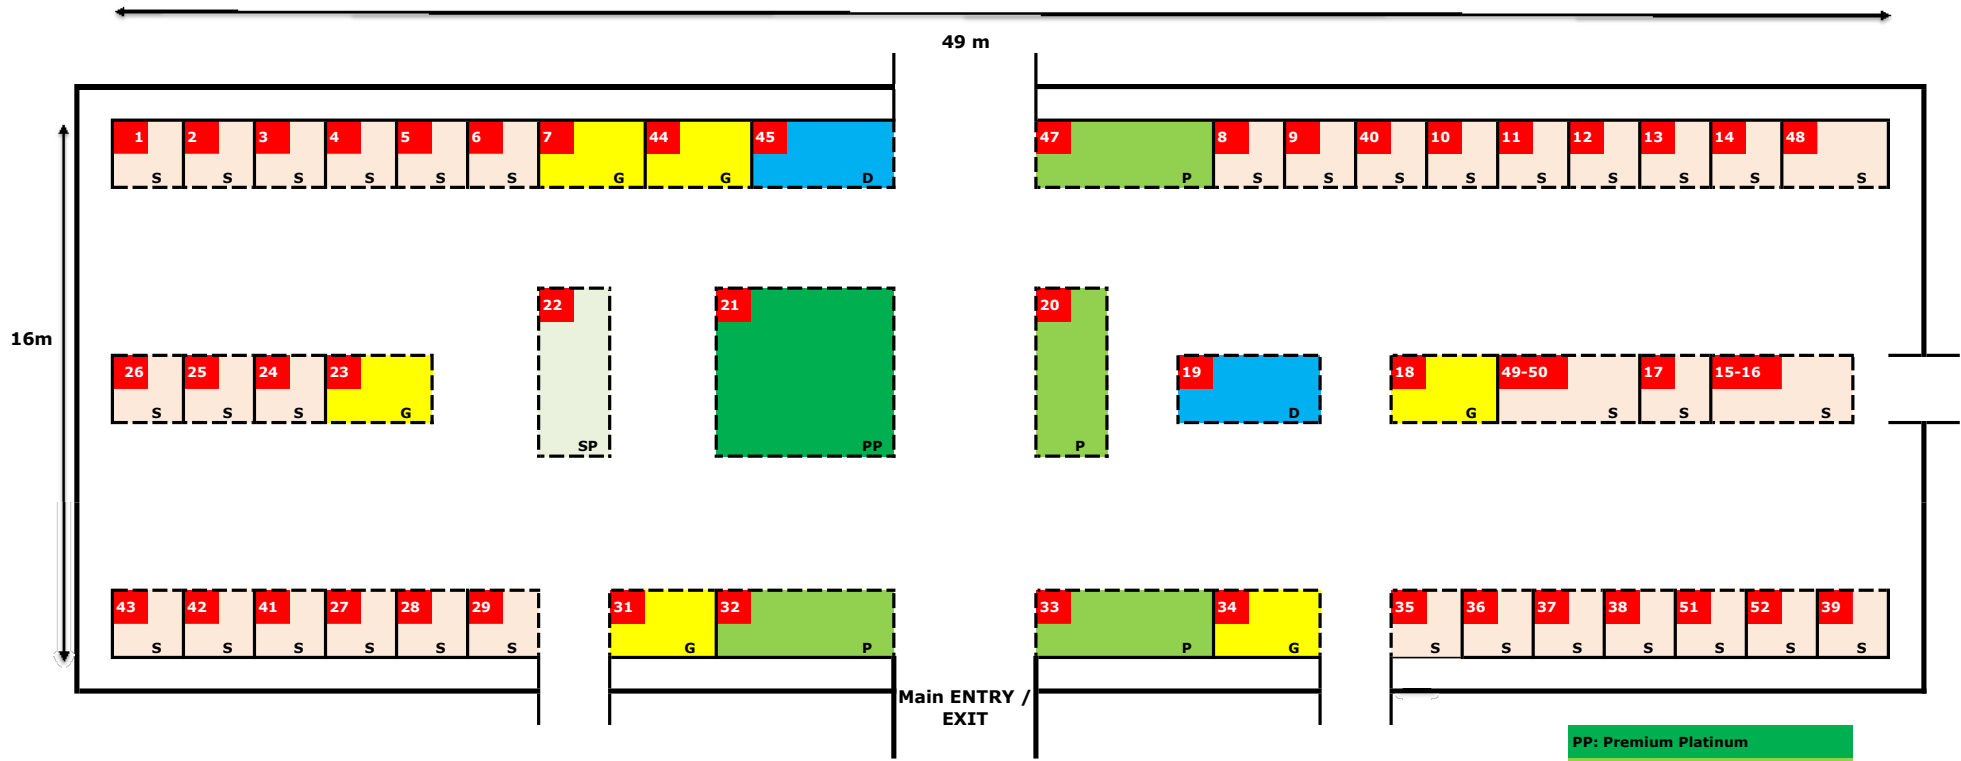

Exhibition Stall Layout for IIM-ATM 2022

Main Hall

- PP: Premium Platinum
- P: Platinum (5m x 2m=10 sqm)
- SP: Start-up (4m x 2m=8 sqm)
- D: Diamond (4m x 2m=8 sqm)
- G: Gold (3m x 2m=6 sqm)
- S: Stall (2m x 2m=4 sqm)